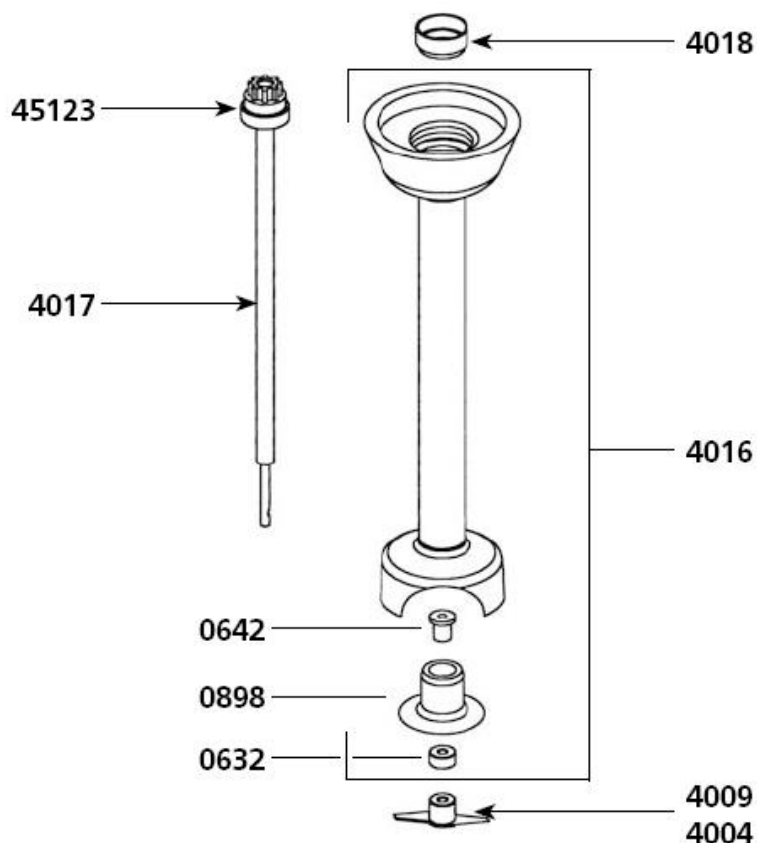

Machine	Explode	Code	Description
Junior plus mixer	0535		STATOR 230 V
Junior plus mixer	0535.1		STATOR 115 V
Junior plus mixer	0880.1		WALL BRACKET
Junior plus mixer	0908	AD513	NON-LOCKING SWITCH
Junior plus mixer	0950		STRAIN RELIEF 230 V
Junior plus mixer	0950.1		STRAIN RELIEF 115 V
Junior plus mixer	1027	AD573	DYNAMIC LABEL
Junior plus mixer	1084		ID LABEL (JUNIOR PLUS) 230V
Junior plus mixer	1085		ID LABEL (JUNIOR PLUS) 115V
Junior plus mixer	1086		ID LABEL (JUNIOR COMBI) 230V
Junior plus mixer	1087		ID LABEL (JUNIOR COMBI) 115V
Junior plus mixer	1213	AD517	SPEED VARIATOR 230V
Junior plus mixer	1214		SPEED VARIATOR 115V
Junior plus mixer	4002		UPPER MOTOR HOUSING
Junior plus mixer	4005		BRACES (4)
Junior plus mixer	4006		BALL BEARING RING
Junior plus mixer	4010		COMPLETE HANDLE W/ POWER CORD 230V
Junior plus mixer	4010.1		COMPLETE HANDLE W/ POWER CORD 115V 4010.1
Junior plus mixer	4011		LOWER HALF HANDLE W/ JUNIOR PLUS LABEL 230V
Junior plus mixer	4012		FILTERING CAPACITOR
Junior plus mixer	4013		COUPLING
Junior plus mixer	4014		SPEED VARIATOR KNOB
Junior plus mixer	4015		LOWER ALUMINIUM MOTOR HOUSING
Junior plus mixer	4030		COMPLETE HANDLE W/ POWER CORD 230V
Junior plus mixer	4030.1		COMPLETE HANDLE W/ POWER CORD 115V
Junior plus mixer	4031		LOWER HALF HANDLE W/ JUNIOR COMBI LABEL 230V
Junior plus mixer	4031.1		LOWER HALF HANDLE W/ JUNIOR COMBI LABEL 115V
Junior plus mixer	4050		CARBON BRUSHES (2) 230 V
Junior plus mixer	4050.1		CARBON BRUSHES (2) 115 V
Junior plus mixer	7903		BRACE SCREWS (4)
Junior plus mixer	9011		POWER CORD 230 V
Junior plus mixer	9040		POWER CORD 115 V
Junior plus mixer	9066		POWER CORD (AUSTRALIAN)
Junior plus mixer	9067		POWER CORD (ENGLISH)
Junior plus mixer	9502		HANDLE SCREWS (3)
Junior plus mixer	9813	AD587	SWITCH PROTECTOR
Junior plus mixer	9832		UPPER HALF HANDLE JUNIOR PLUS & JUNIOR COMBI
Junior plus mixer	AC100		COMPLETE MOTOR BLOCK (SEE MACHINE CATALOGUE)