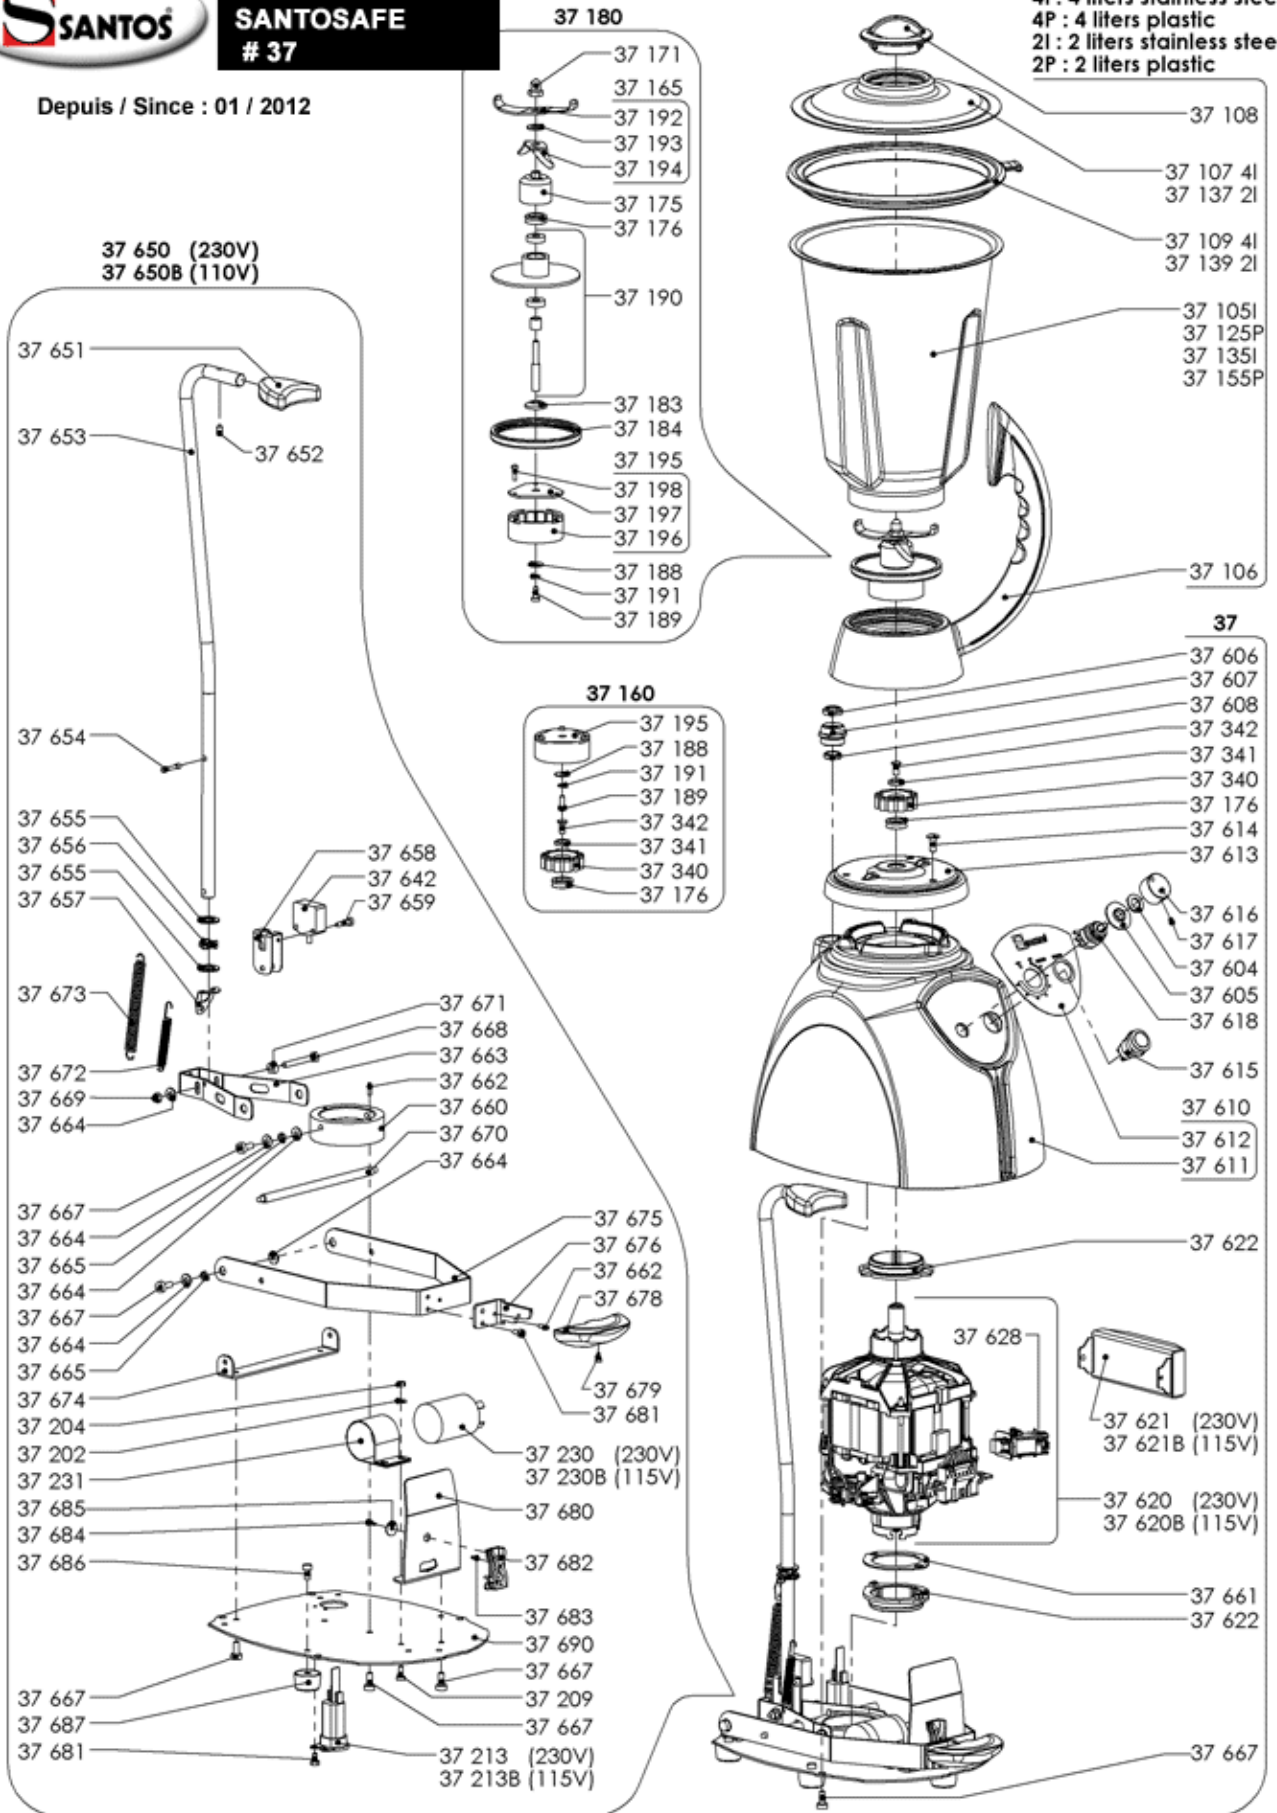

**Kitchen blender  
SANTOSAFE  
# 37**

Depuis / Since : 01 / 2012

4l : 4 liters stainless steel  
4P : 4 liters plastic  
2l : 2 liters stainless steel  
2P : 2 liters plastic

## Exploded diagram and spare parts list

DN636

<b>Machine</b>	<b>Explode</b>	<b>Code</b>	<b>Description</b>
Santos Kitchen Blender c/w 4Ltr St/St	37170	AE288	Complete Blade & Support Assembly
Santos Kitchen Blender c/w 4Ltr St/St	37300	AE289	Complete Motor Assembly
Santos Kitchen Blender c/w 4Ltr St/St	37402	AE290	Bowl Positioning Flange
Santos Kitchen Blender c/w 4Ltr St/St	37438	AE291	Safety Switch Holding Plate
Santos Kitchen Blender c/w 4Ltr St/St	37442	AE292	Switch
Santos Kitchen Blender c/w 4Ltr St/St	37313	AE295	Carbon Brushes
Santos Kitchen Blender c/w 4Ltr St/St	37490	AE296	Potentiometre with Wire
Santos Kitchen Blender c/w 4Ltr St/St	37199	AE297	Coupling Kit