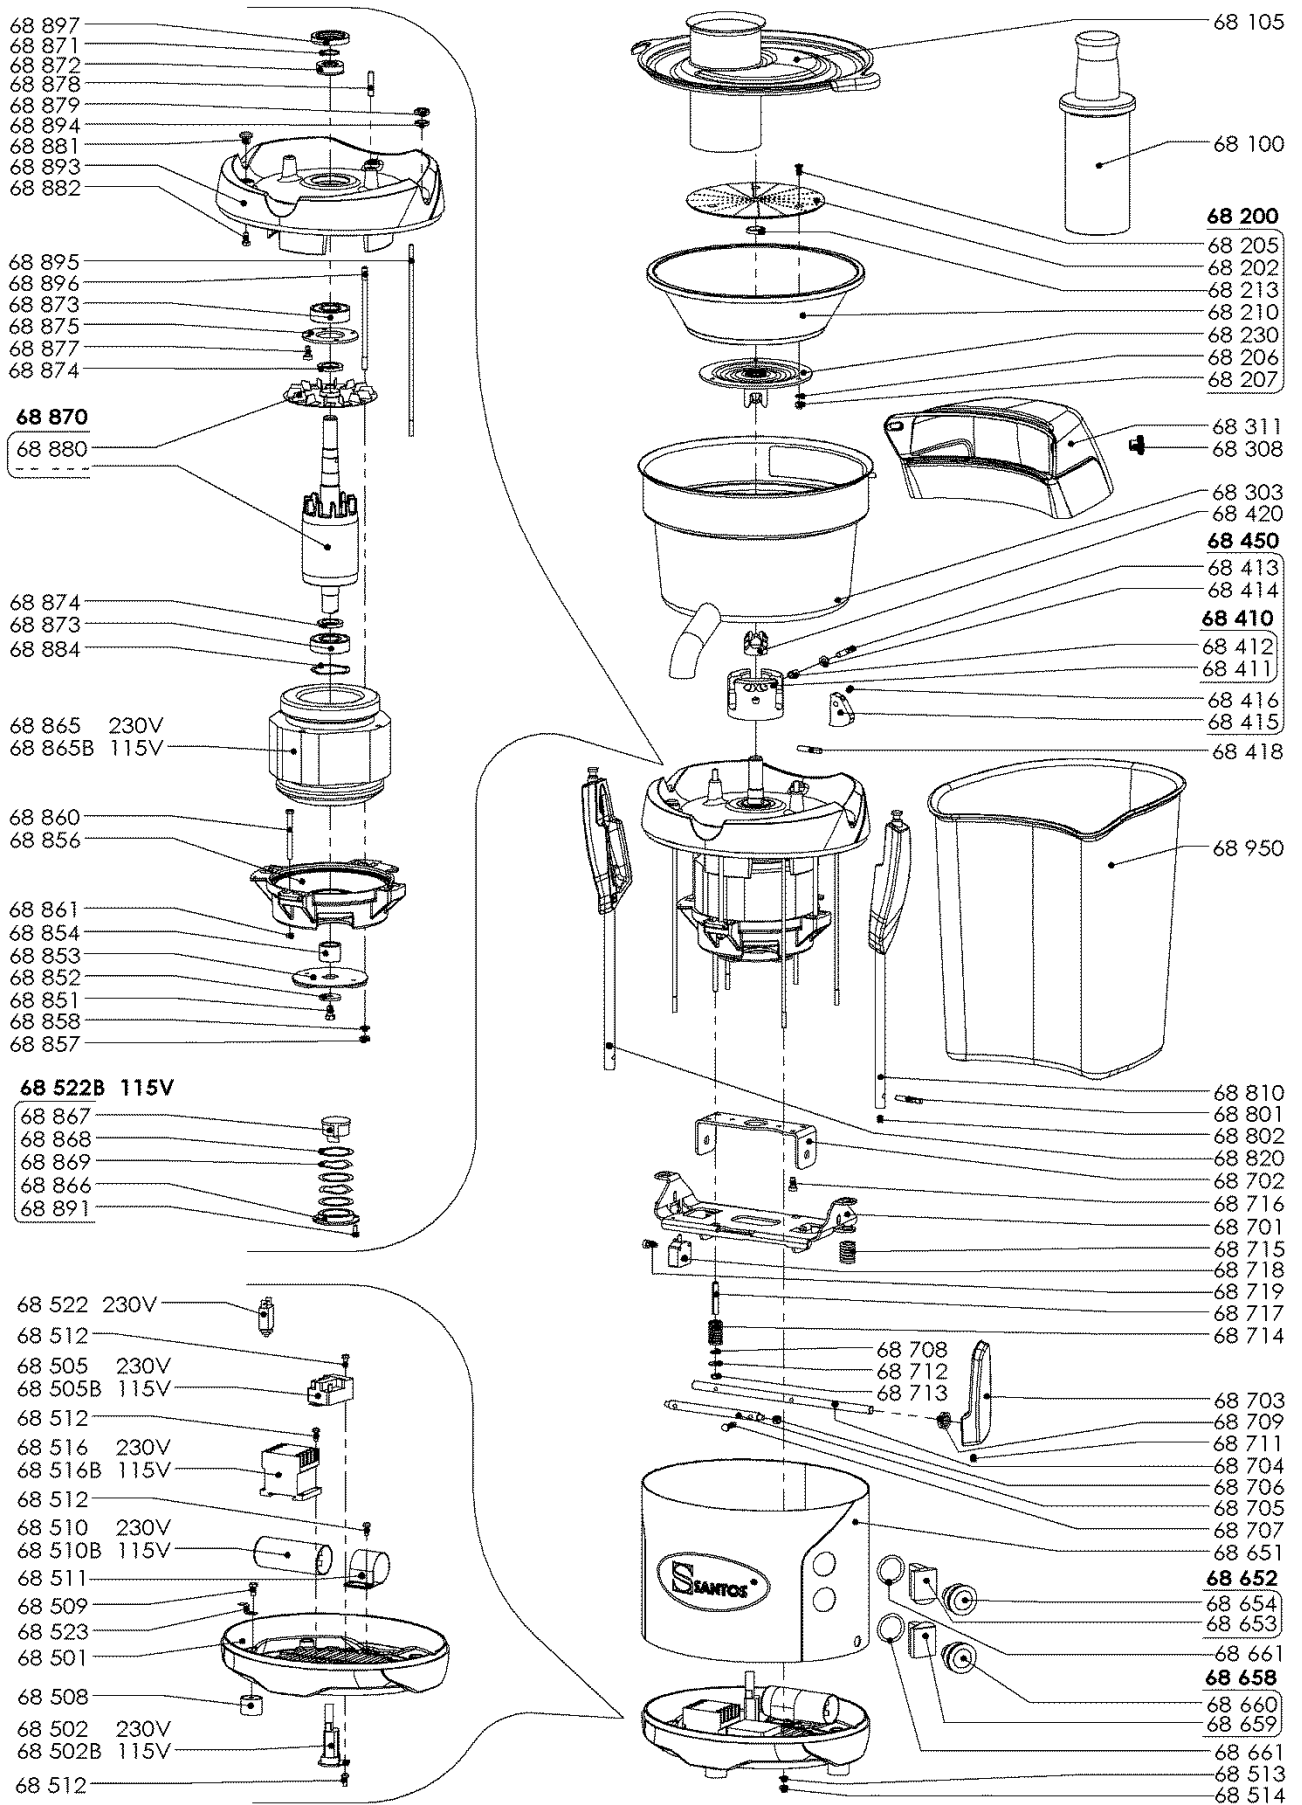

Exploded diagram and spare parts list GH739