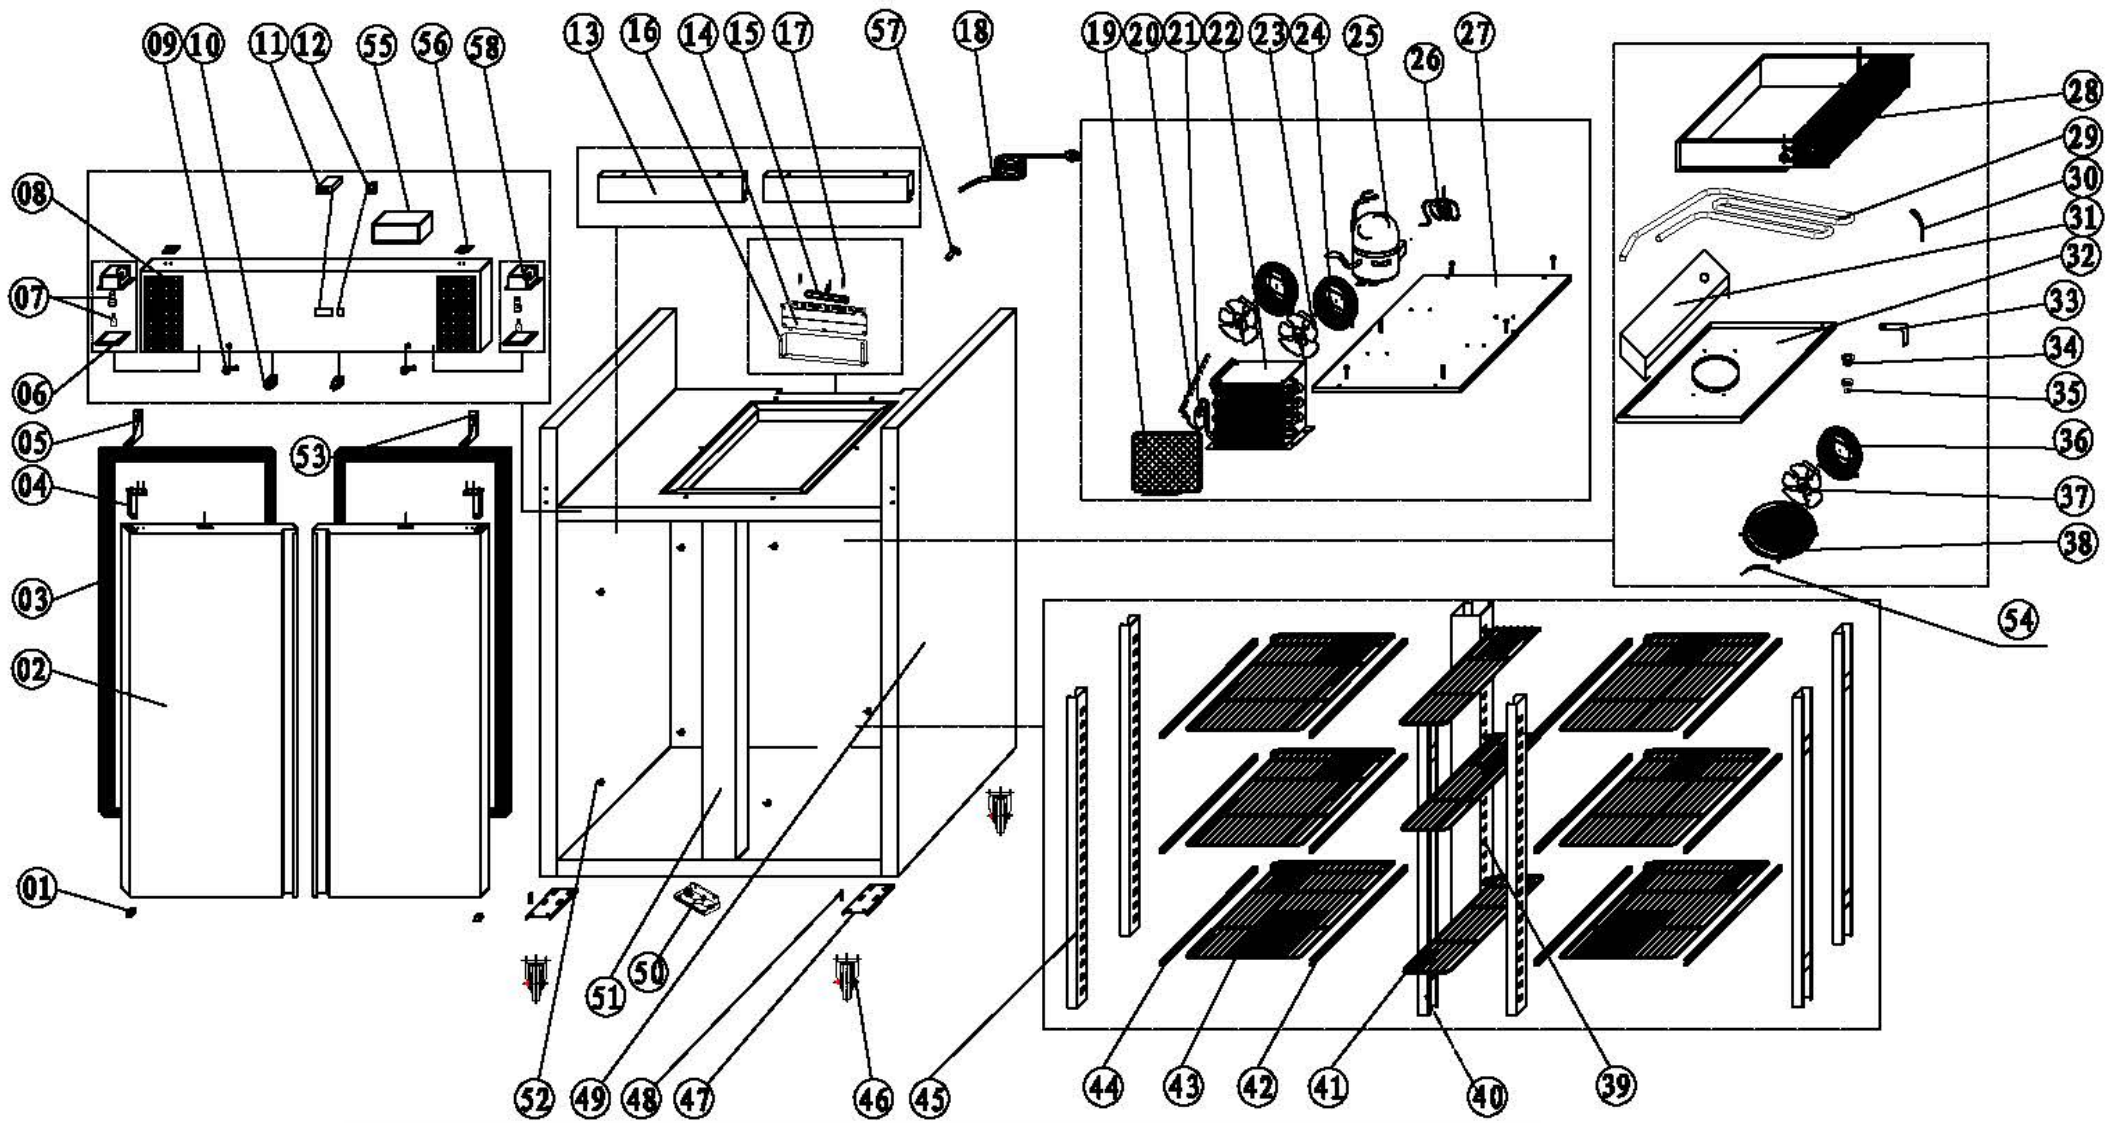

Machine	Explode	Code	Description
Polar Upright Heavy Duty Double Door Freezer 1300Ltr	1	AB287	Down Hinge Axis Jacket
Polar Upright Heavy Duty Double Door Freezer 1300Ltr	2		Door
Polar Upright Heavy Duty Double Door Freezer 1300Ltr	3	AB325	Door Seal
Polar Upright Heavy Duty Double Door Freezer 1300Ltr	4	AB346	Door Spring
Polar Upright Heavy Duty Double Door Freezer 1300Ltr	5	AB979	Up Hinge Left
Polar Upright Heavy Duty Double Door Freezer 1300Ltr	6	AA005	Lamp Cover/Lens
Polar Upright Heavy Duty Double Door Freezer 1300Ltr	7		Lamp
Polar Upright Heavy Duty Double Door Freezer 1300Ltr	7		Lamp Socket
Polar Upright Heavy Duty Double Door Freezer 1300Ltr	58		Lamp Housing Box
Polar Upright Heavy Duty Double Door Freezer 1300Ltr	8	AB921	Front Panel
Polar Upright Heavy Duty Double Door Freezer 1300Ltr	9	AD028	Lock & Key
Polar Upright Heavy Duty Double Door Freezer 1300Ltr	10	AB888	Door Switch
Polar Upright Heavy Duty Double Door Freezer 1300Ltr	11	AH332	Thermostat (Hot Gas - old version)
Polar Upright Heavy Duty Double Door Freezer 1300Ltr	11	AD728	Thermostat (new version-From 5074050-UK,21999-EU)
Polar Upright Heavy Duty Double Door Freezer 1300Ltr	12	AB308	Main Switch
Polar Upright Heavy Duty Double Door Freezer 1300Ltr	13		Inside Panel
Polar Upright Heavy Duty Double Door Freezer 1300Ltr	14	AB911	Water Pan
Polar Upright Heavy Duty Double Door Freezer 1300Ltr	15		Discharge Pipe (Hot Gas - old version)
Polar Upright Heavy Duty Double Door Freezer 1300Ltr	15		Discharge Pipe (new version-From 5074050-UK,21999-EU)
Polar Upright Heavy Duty Double Door Freezer 1300Ltr	16		Protector for Water Box
Polar Upright Heavy Duty Double Door Freezer 1300Ltr	17		Discharge Pipe Clip
Polar Upright Heavy Duty Double Door Freezer 1300Ltr	18	AG554	Plug
Polar Upright Heavy Duty Double Door Freezer 1300Ltr	19	AB913	Filter
Polar Upright Heavy Duty Double Door Freezer 1300Ltr	20	AB854	Capillary
Polar Upright Heavy Duty Double Door Freezer 1300Ltr	21	AF800	Filter Drier
Polar Upright Heavy Duty Double Door Freezer 1300Ltr	22		Condenser (R290)
Polar Upright Heavy Duty Double Door Freezer 1300Ltr	23		Condenser Fan & Blade
Polar Upright Heavy Duty Double Door Freezer 1300Ltr	24		Basket Guard Grill
Polar Upright Heavy Duty Double Door Freezer 1300Ltr	25	AH013	Compressor (R290)
Polar Upright Heavy Duty Double Door Freezer 1300Ltr	26		Suction Pipe (Hot Gas - old version)
Polar Upright Heavy Duty Double Door Freezer 1300Ltr	26		Suction Pipe (new version-From 5074050-UK,21999-EU)
Polar Upright Heavy Duty Double Door Freezer 1300Ltr	27		Unit Board
Polar Upright Heavy Duty Double Door Freezer 1300Ltr	28		Evaporator (Hot Gas - old version)
Polar Upright Heavy Duty Double Door Freezer 1300Ltr	28	AB904	Evaporator (new version-From 5074050-UK,21999-EU)
Polar Upright Heavy Duty Double Door Freezer 1300Ltr	29	AB875	Defrost Heating Element (added, From 5074050-UK,21999-EU)
Polar Upright Heavy Duty Double Door Freezer 1300Ltr	30	AJ768	Protector for Heating Element (added, From 5074050-UK,21999-EU)
Polar Upright Heavy Duty Double Door Freezer 1300Ltr	31		Bottom Water Box (Hot Gas - old version)
Polar Upright Heavy Duty Double Door Freezer 1300Ltr	31		Bottom Water Box (new version-From 5074050-UK,21999-EU)
Polar Upright Heavy Duty Double Door Freezer 1300Ltr	32	AB983	Fan Support/Evaporator Water Pan
Polar Upright Heavy Duty Double Door Freezer 1300Ltr	33		Water Pipe (interchangeable,From 5074050-