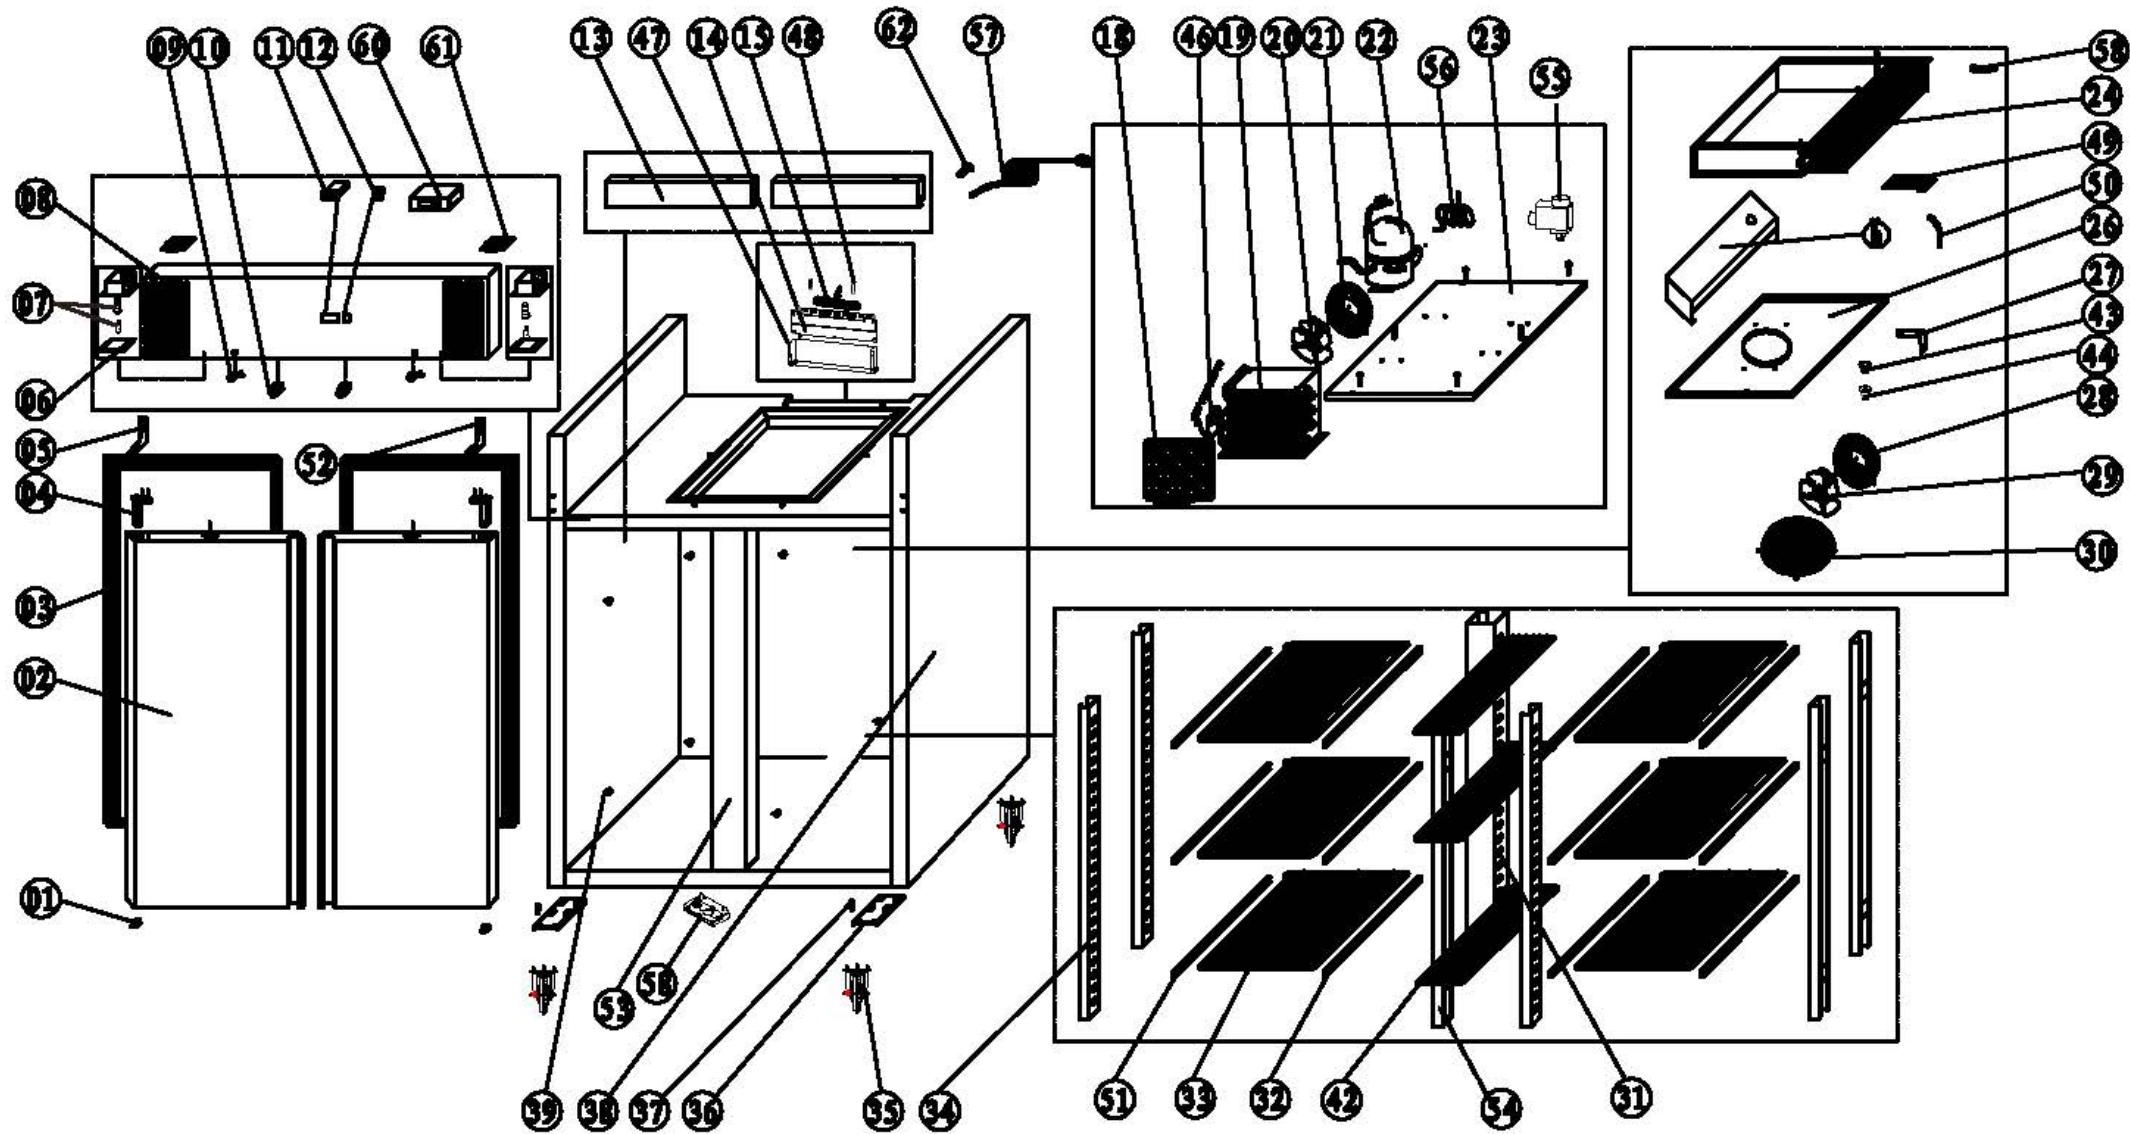

Machine	Explode	Code	Description
Polar Upright Heavy Duty Double Door Freezer 1300Ltr	1	AB287	Down Hinge Axis Jacket
Polar Upright Heavy Duty Double Door Freezer 1300Ltr	2		Door
Polar Upright Heavy Duty Double Door Freezer 1300Ltr	3	AB325	Door Seal
Polar Upright Heavy Duty Double Door Freezer 1300Ltr	4	AB346	Door Spring
Polar Upright Heavy Duty Double Door Freezer 1300Ltr	5	AB979	Up Hinge Left
Polar Upright Heavy Duty Double Door Freezer 1300Ltr	6	AA005	Lamp Cover/Lens
Polar Upright Heavy Duty Double Door Freezer 1300Ltr	7	AA002	Lamp
Polar Upright Heavy Duty Double Door Freezer 1300Ltr	7		Lamp Socket
Polar Upright Heavy Duty Double Door Freezer 1300Ltr	8	AB921	Front Panel
Polar Upright Heavy Duty Double Door Freezer 1300Ltr	9	AD028	Lock & Key
Polar Upright Heavy Duty Double Door Freezer 1300Ltr	10	AB888	Door Switch
Polar Upright Heavy Duty Double Door Freezer 1300Ltr	11	AH332	Thermostat (Hot Gas)
Polar Upright Heavy Duty Double Door Freezer 1300Ltr	12	AB308	Main Switch
Polar Upright Heavy Duty Double Door Freezer 1300Ltr	13		Inside Panel
Polar Upright Heavy Duty Double Door Freezer 1300Ltr	14	AB911	Water Pan
Polar Upright Heavy Duty Double Door Freezer 1300Ltr	15		Discharge Pipe
Polar Upright Heavy Duty Double Door Freezer 1300Ltr	16		Bottom Water Box
Polar Upright Heavy Duty Double Door Freezer 1300Ltr	18	AB913	Filter
Polar Upright Heavy Duty Double Door Freezer 1300Ltr	19		Condenser(R290)
Polar Upright Heavy Duty Double Door Freezer 1300Ltr	20		Condenser Fan
Polar Upright Heavy Duty Double Door Freezer 1300Ltr	20		Condenser Fan Blade
Polar Upright Heavy Duty Double Door Freezer 1300Ltr	21		Basket Guard Grill
Polar Upright Heavy Duty Double Door Freezer 1300Ltr	22	AB110	Compressor(R404a)
Polar Upright Heavy Duty Double Door Freezer 1300Ltr	22	AH013	Compressor(R290)
Polar Upright Heavy Duty Double Door Freezer 1300Ltr	23		Unit Board
Polar Upright Heavy Duty Double Door Freezer 1300Ltr	24		Evaporator(R290)
Polar Upright Heavy Duty Double Door Freezer 1300Ltr	26	AB983	Evaporator Water Pan
Polar Upright Heavy Duty Double Door Freezer 1300Ltr	27		Water Pipe
Polar Upright Heavy Duty Double Door Freezer 1300Ltr	28		Basket Guard Grill
Polar Upright Heavy Duty Double Door Freezer 1300Ltr	29	AH330	Evaporator Fan
Polar Upright Heavy Duty Double Door Freezer 1300Ltr	29		Fan Blade
Polar Upright Heavy Duty Double Door Freezer 1300Ltr	30		Fan Grill
Polar Upright Heavy Duty Double Door Freezer 1300Ltr	31		Back Support
Polar Upright Heavy Duty Double Door Freezer 1300Ltr	32	AJ526	Guide Right
Polar Upright Heavy Duty Double Door Freezer 1300Ltr	51		Guide Left
Polar Upright Heavy Duty Double Door Freezer 1300Ltr	33	AB962	Shelf
Polar Upright Heavy Duty Double Door Freezer 1300Ltr	34		Support
Polar Upright Heavy Duty Double Door Freezer 1300Ltr	35	AE824	Standard Castor
Polar Upright Heavy Duty Double Door Freezer 1300Ltr	35		Braked Castor
Polar Upright Heavy Duty Double Door Freezer 1300Ltr	36	AB897	Down Hinge
Polar Upright Heavy Duty Double Door Freezer 1300Ltr	37	AB356	Down Hinge Axis
Polar Upright Heavy Duty Double Door Freezer 1300Ltr	38		Body
Polar Upright Heavy Duty Double Door Freezer 1300Ltr	39		Support Located Nut
Polar Upright Heavy Duty Double Door Freezer 1300Ltr	42	AA058	Small Central Shelf
Polar Upright Heavy Duty Double Door Freezer 1300Ltr	43		Inside Threaded Water Pipe