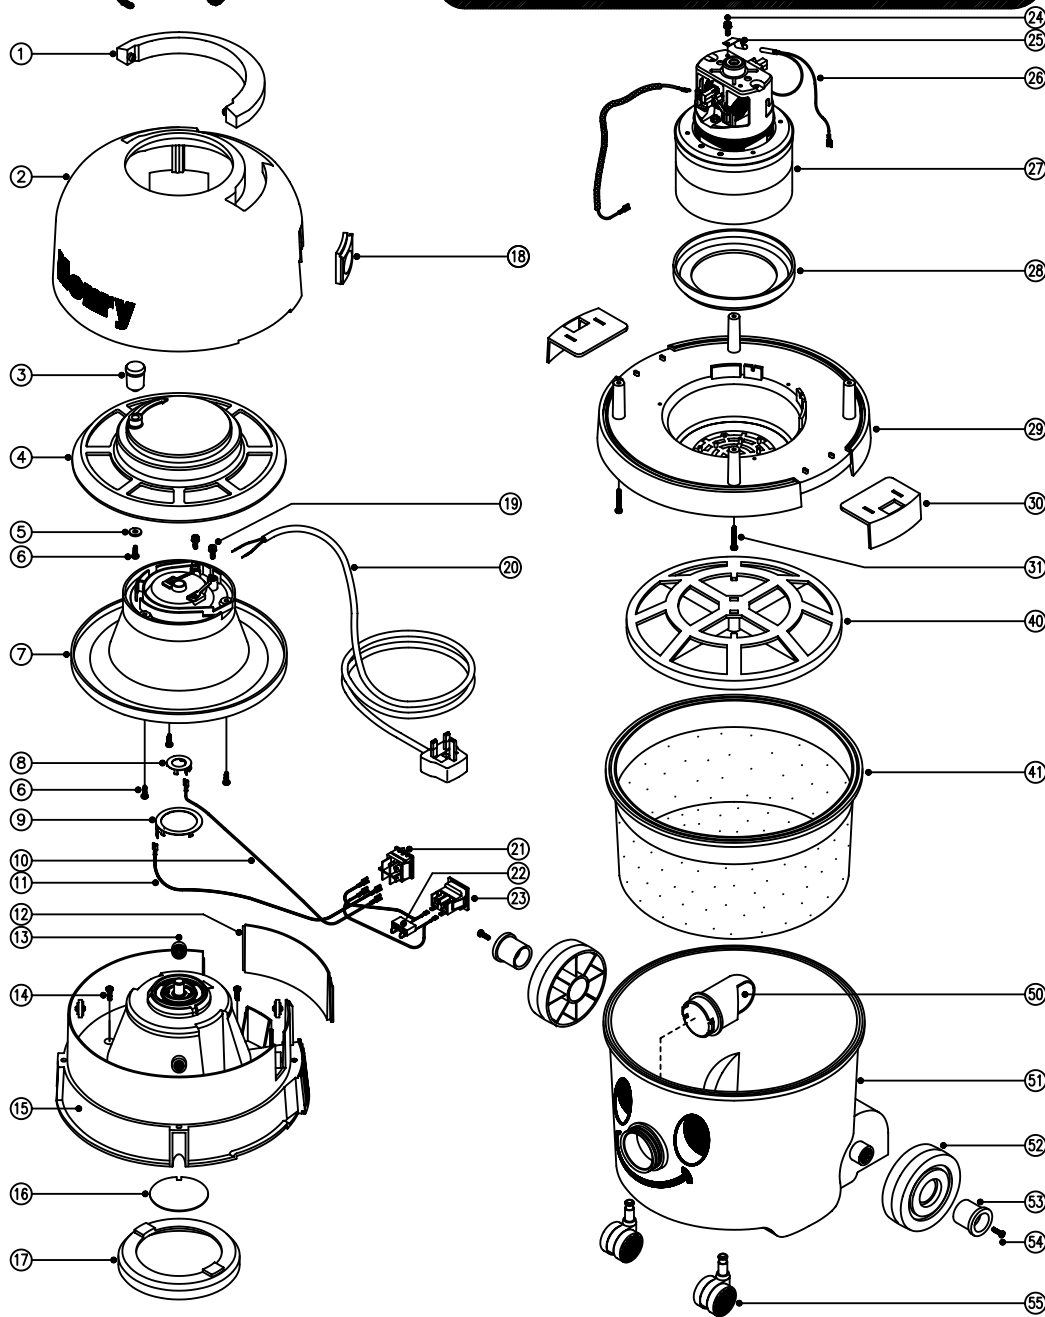

231188  
DRAWING:EXP227 ISS:06  
21/10/97

**MODEL No.HVR200** { OLD STYLE MOTOR HENRYS AS BUILT UP TO SERIAL NUMBER: 96329999 }

### HEADS - COMPLETE

PART No	DESCRIPTION (ITEMS 1 TO 31)
506216	230V - Black (Red Henry Logo)
511176	230V - Black (Blue Henry Logo)
511096	230V - Black (Green Henry Logo)
511016	230V - Black (Yellow Henry Logo)
506290	230V - Black (Red Henry Logo)
511190	230V - Black (Blue Henry Logo)
511110	230V - Black (Green Henry Logo)
511030	230V - Black (Yellow Henry Logo)
506269	120V - Black (Red Henry Logo)
511229	120V - Black (Blue Henry Logo)
511149	120V - Black (Green Henry Logo)
511999	120V - Black (Yellow Henry Logo)
506237	110V - Black (Red Henry Logo)
511197	110V - Black (Blue Henry Logo)
511117	110V - Black (Green Henry Logo)
511037	110V - Black (Yellow Henry Logo)
506281	230V - Black (Red Henry Logo)
511241	230V - Black (Blue Henry Logo)
506997	230V - Black (Green Henry Logo)
511081	230V - Black (Yellow Henry Logo)
506283	230V - Black (Red Henry Logo) (15 Amp Plug)
506253	230V - Black (Red Henry Logo) (Swiss Plug)

### SPARE PARTS

POS.	PART No	DESCRIPTION
1	227120	Handle
2	227991HR	Cover - Red Henry Logo
	227991HB	Cover - Blue Henry Logo
	227991HG	Cover - Green Henry Logo
	227991HY	Cover - Yellow Henry Logo
3	227130	Knob
4	227133	Cable Reel Cover
	227180	Cable Reel Cover (C.S.A. Spec)
5	219005	M5 Form G Steel Washer
6	219101	No8 x 1/2" Plastite Screw